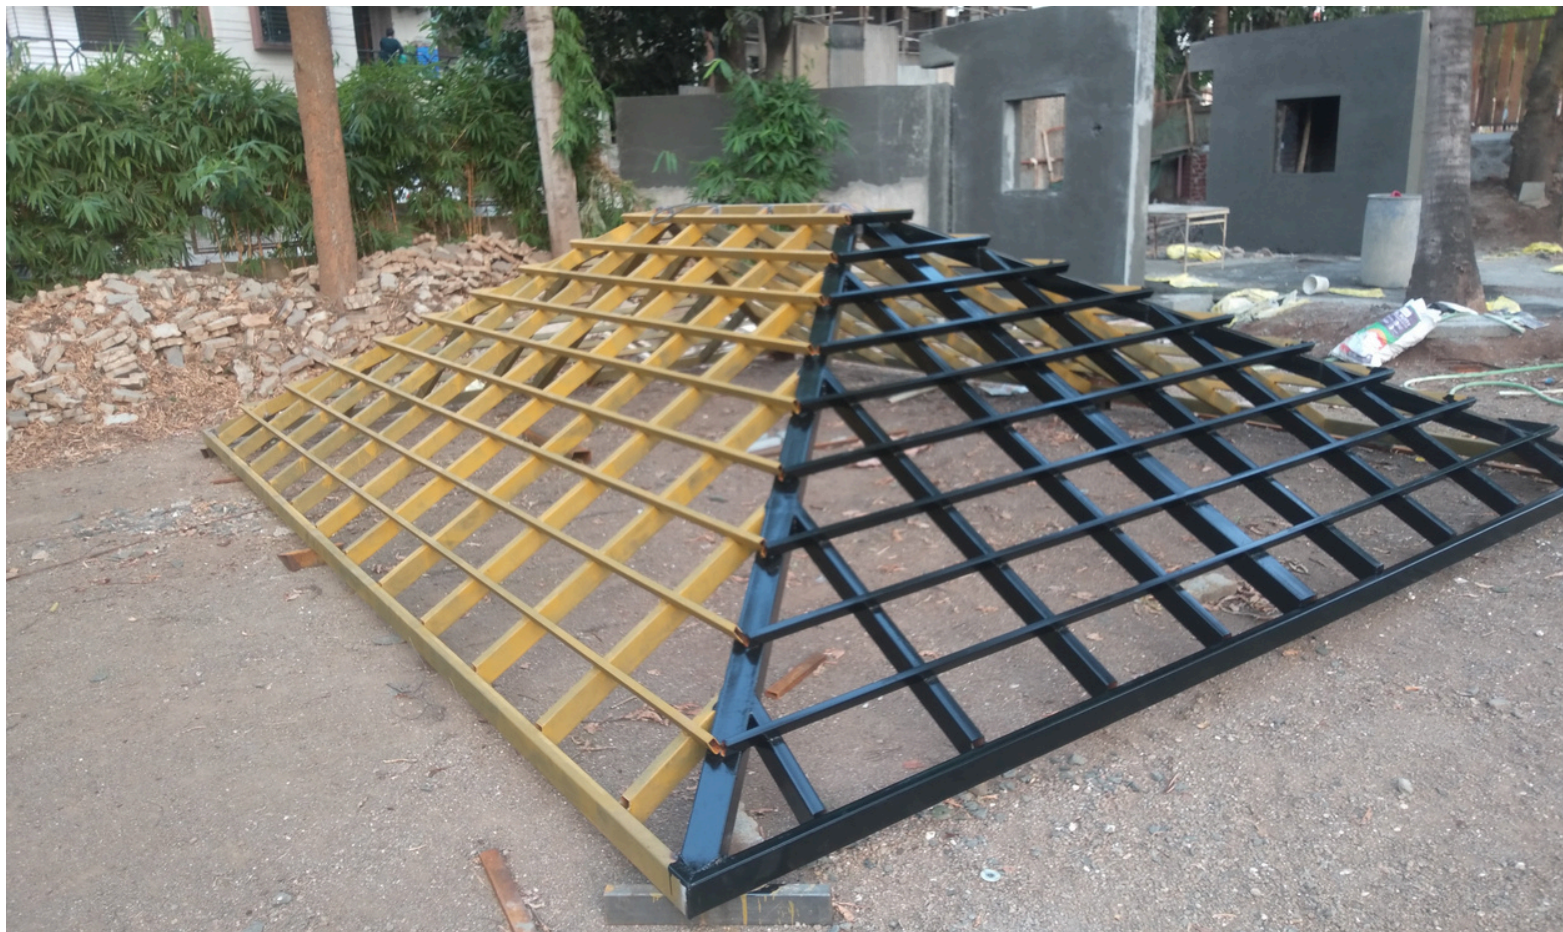

MATA ERECTORS

KRISHNA R. KAJALE

KRISHNA NIWAS, NANDURVAIDHYA,
POST ASWALI, IGATPURI, NASHIK- 422403