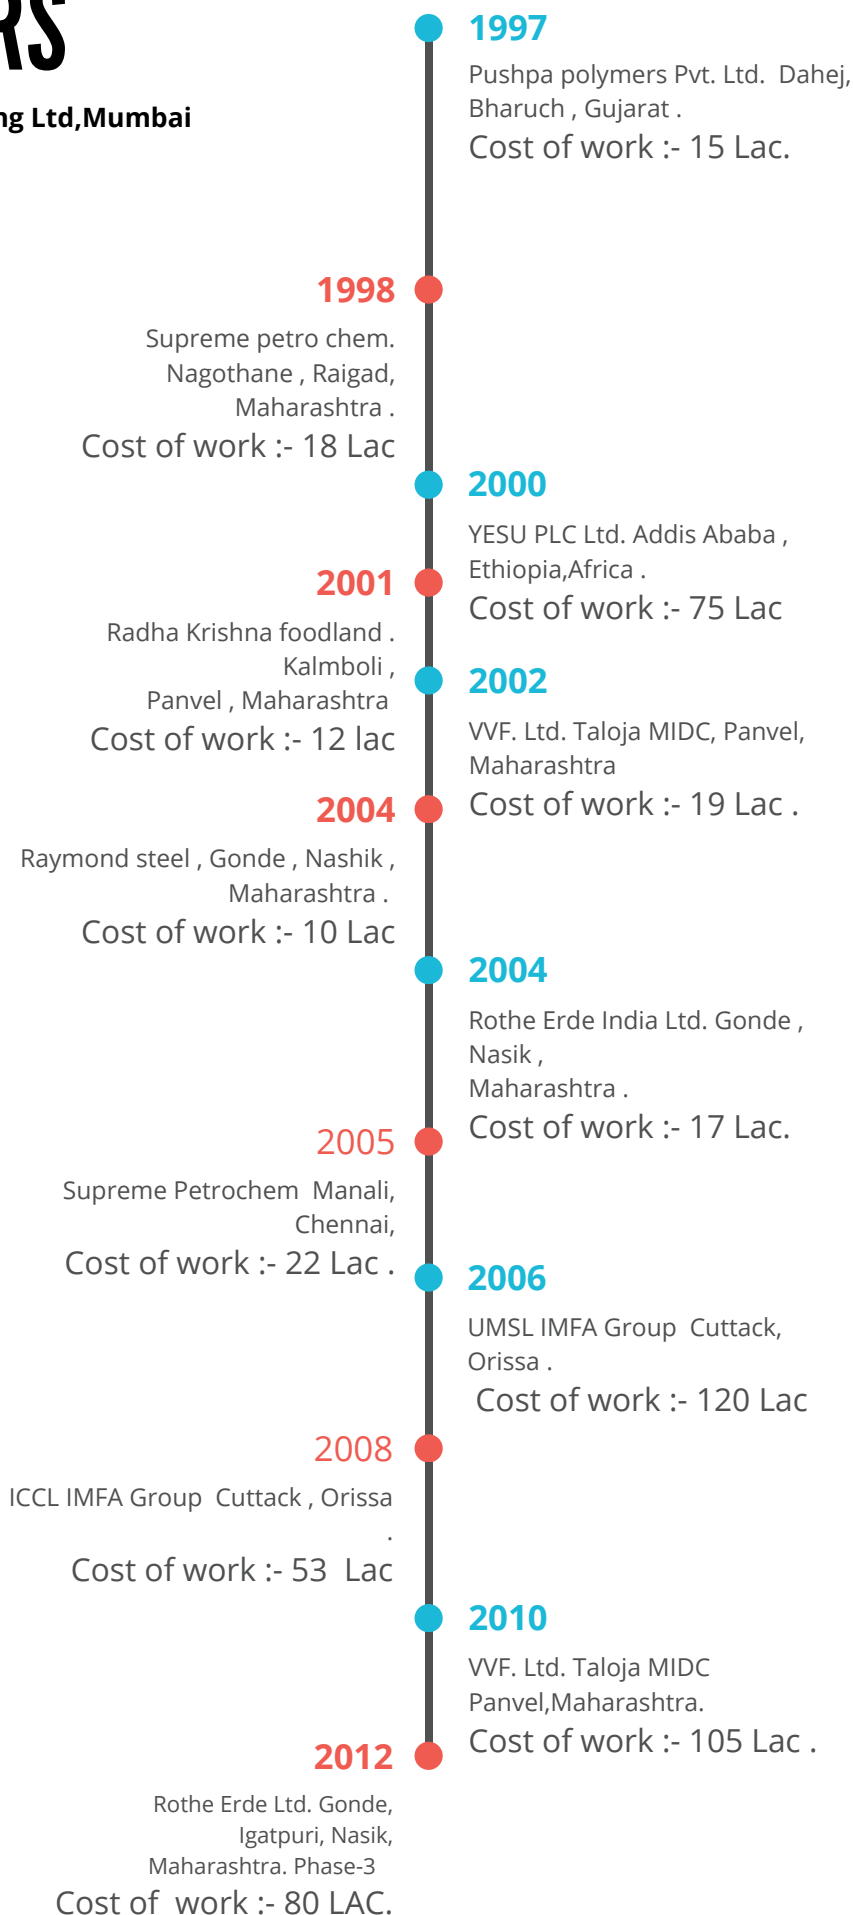

PROJECTS BY

MATA ERECTORS

With Ray Engineering Ltd, Mumbai