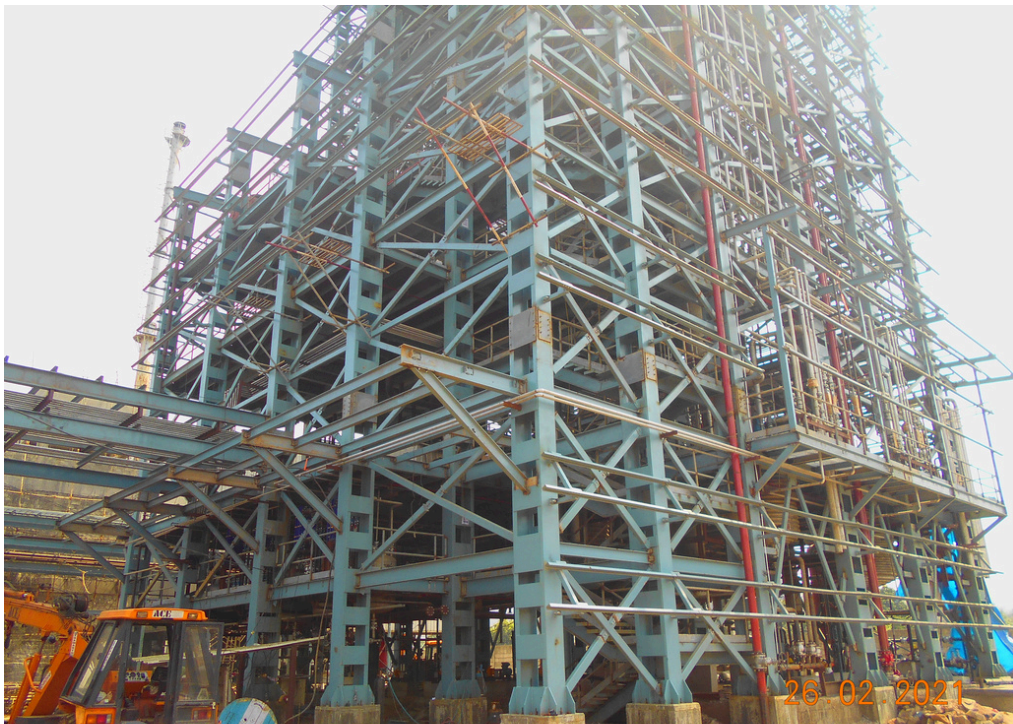

MATA ERECTORS

KRISHNA R. KAJALE

KRISHNA NIWAS, NANDURVAIDHYA,
POST ASWALI, IGATPURI, NASHIK- 422403

GATIK INDUSTRIES PATALGANGA

For inquiries, reach us at:

Email: mataerectors@gmail.com

Phone: 9545355409

9762979098