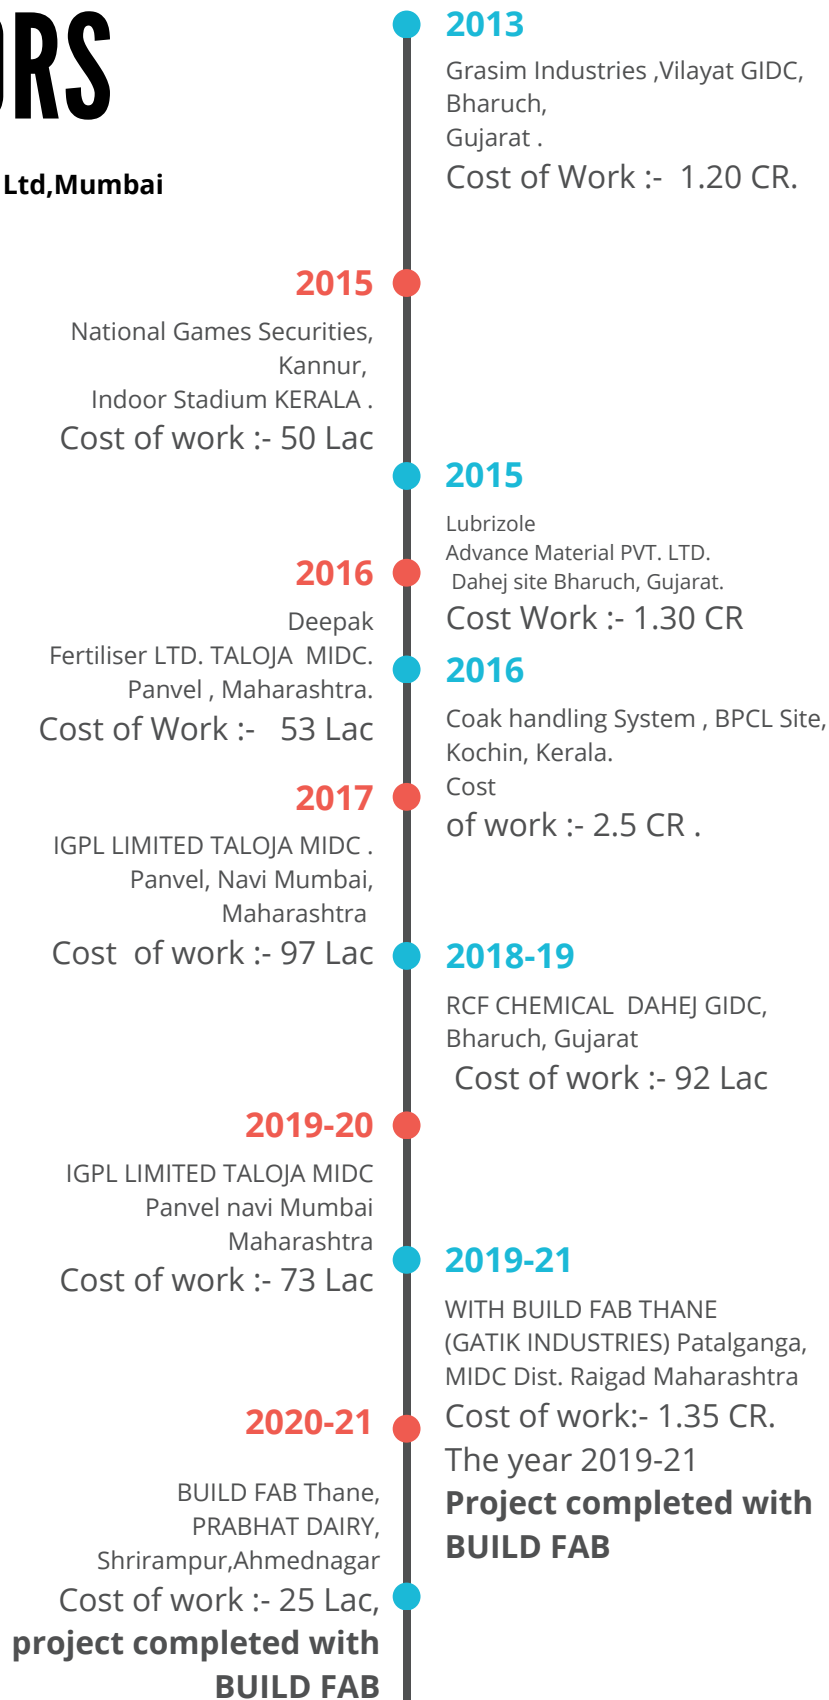

With Ray Engineering Ltd, Mumbai

PROJECTS BY

MATA ERECTORS

2021 TO 2023

-HEG MANDIDEEP BHOPAL 2021
TO 2023

Cost of Work :- 1.80 CR.

2023

vikrant mate project PHOENIX INDUSTRIAL
SHED nashik WITH GRACE ENGINEERING
cost work :-45 lakh **project complete**